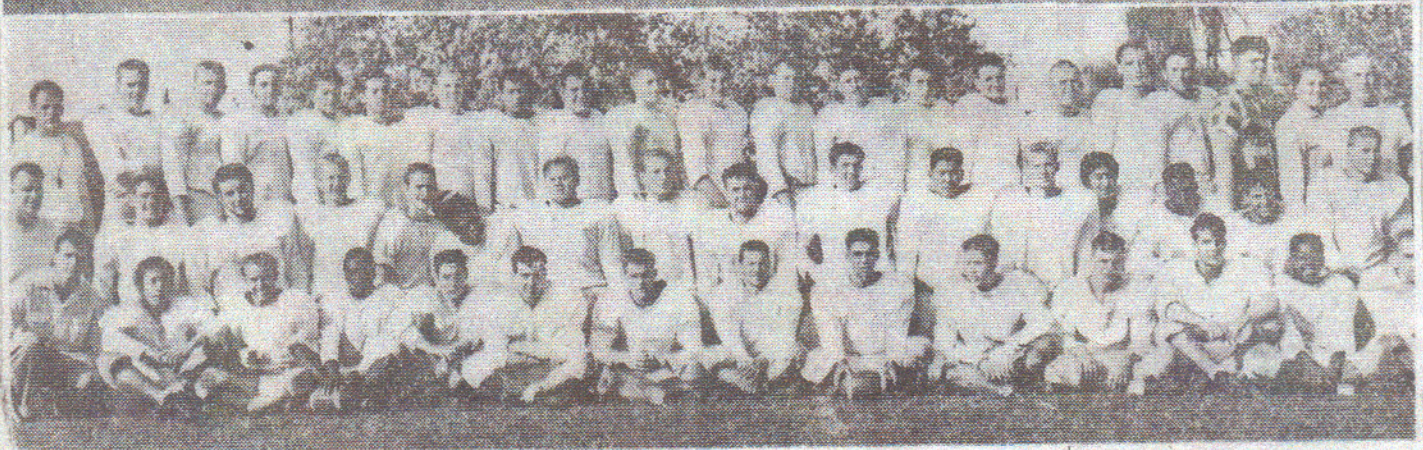

The Bee Sports

S T S E V J

1953-54

GRID GAELS—The Christian Brothers Gaels will take the Sacramento High School Dragons tomorrow night in their annual football game in Hughes Stadium. The upper picture shows the squad, left to right, front row—John Lewis, Dan Nelson, Gomez Delgado, Frank Pro, Pat Willard, Jerry Gary Lemmon, Don ato and Bob Neves; middle row—Dan Sanchez, Thomas, Charles Chatv Stowe, Dave Borges, ard, Bill Prosser, y, John Lane and Richard Pelfanio; Assistant Coach Balassi, Jerry Paul Lago, na, Den, w, Joe coach 70 Thomas George