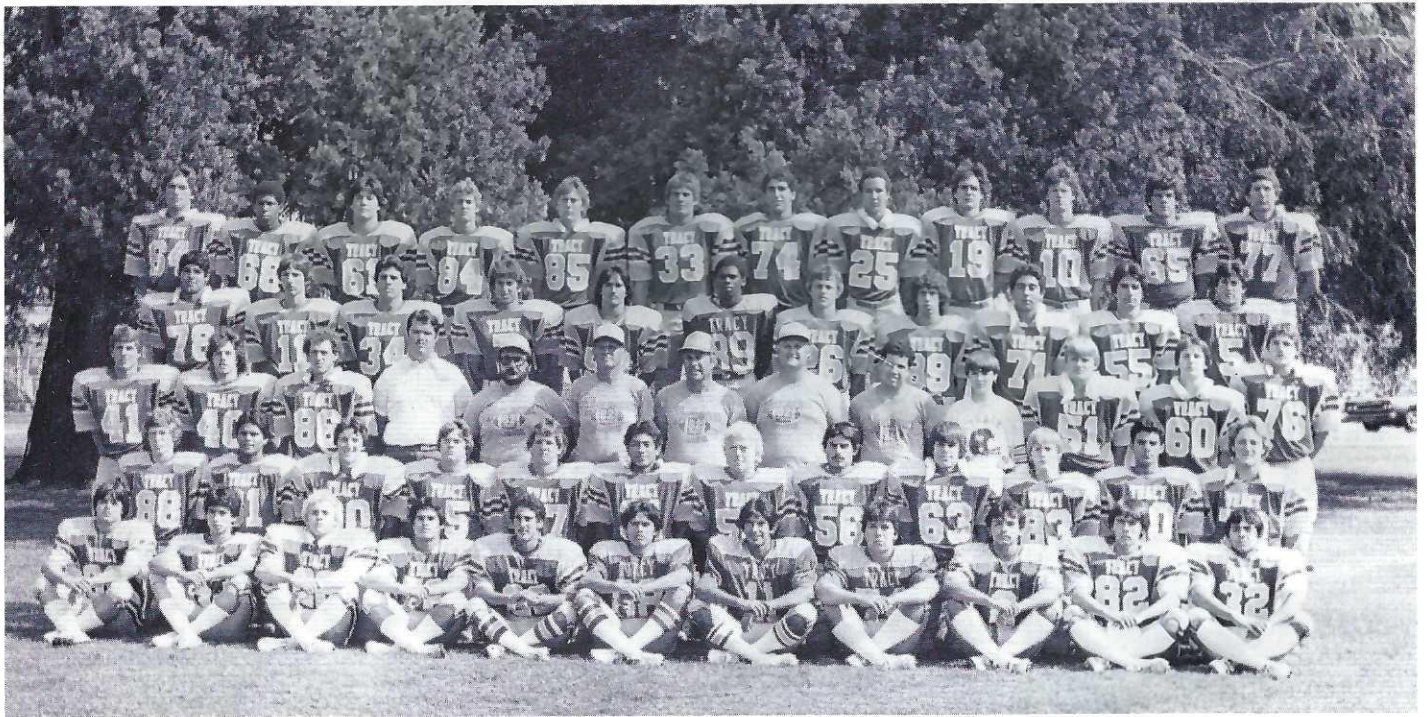

Tracy Bulldogs

1983 Season Record

Tracy 15
Tracy 41
Tracy 37
Tracy 25
Tracy 19

Pittsburgh 6
Amador Valley 17
Foothill 14
Edison 2
Lodi 6

Tracy 43
Tracy 52
Tracy 44

St. Mary's 14
Tokay 0
Lincoln 6

Tracy 34
Tracy 31
Tracy 21
Tracy 36
Tracy 21

Franklin 0
Stagg 7
Davis (Modesto) 0
Atwater 22
Vintage 27

Jim Hodges

OLD-FASHIONED RADIO PROGRAM
Mondays thru Fridays - 4 to 5 PM - KJAY 1430 AM

1430
KJAY
"SOUNDS LIKE FUN"