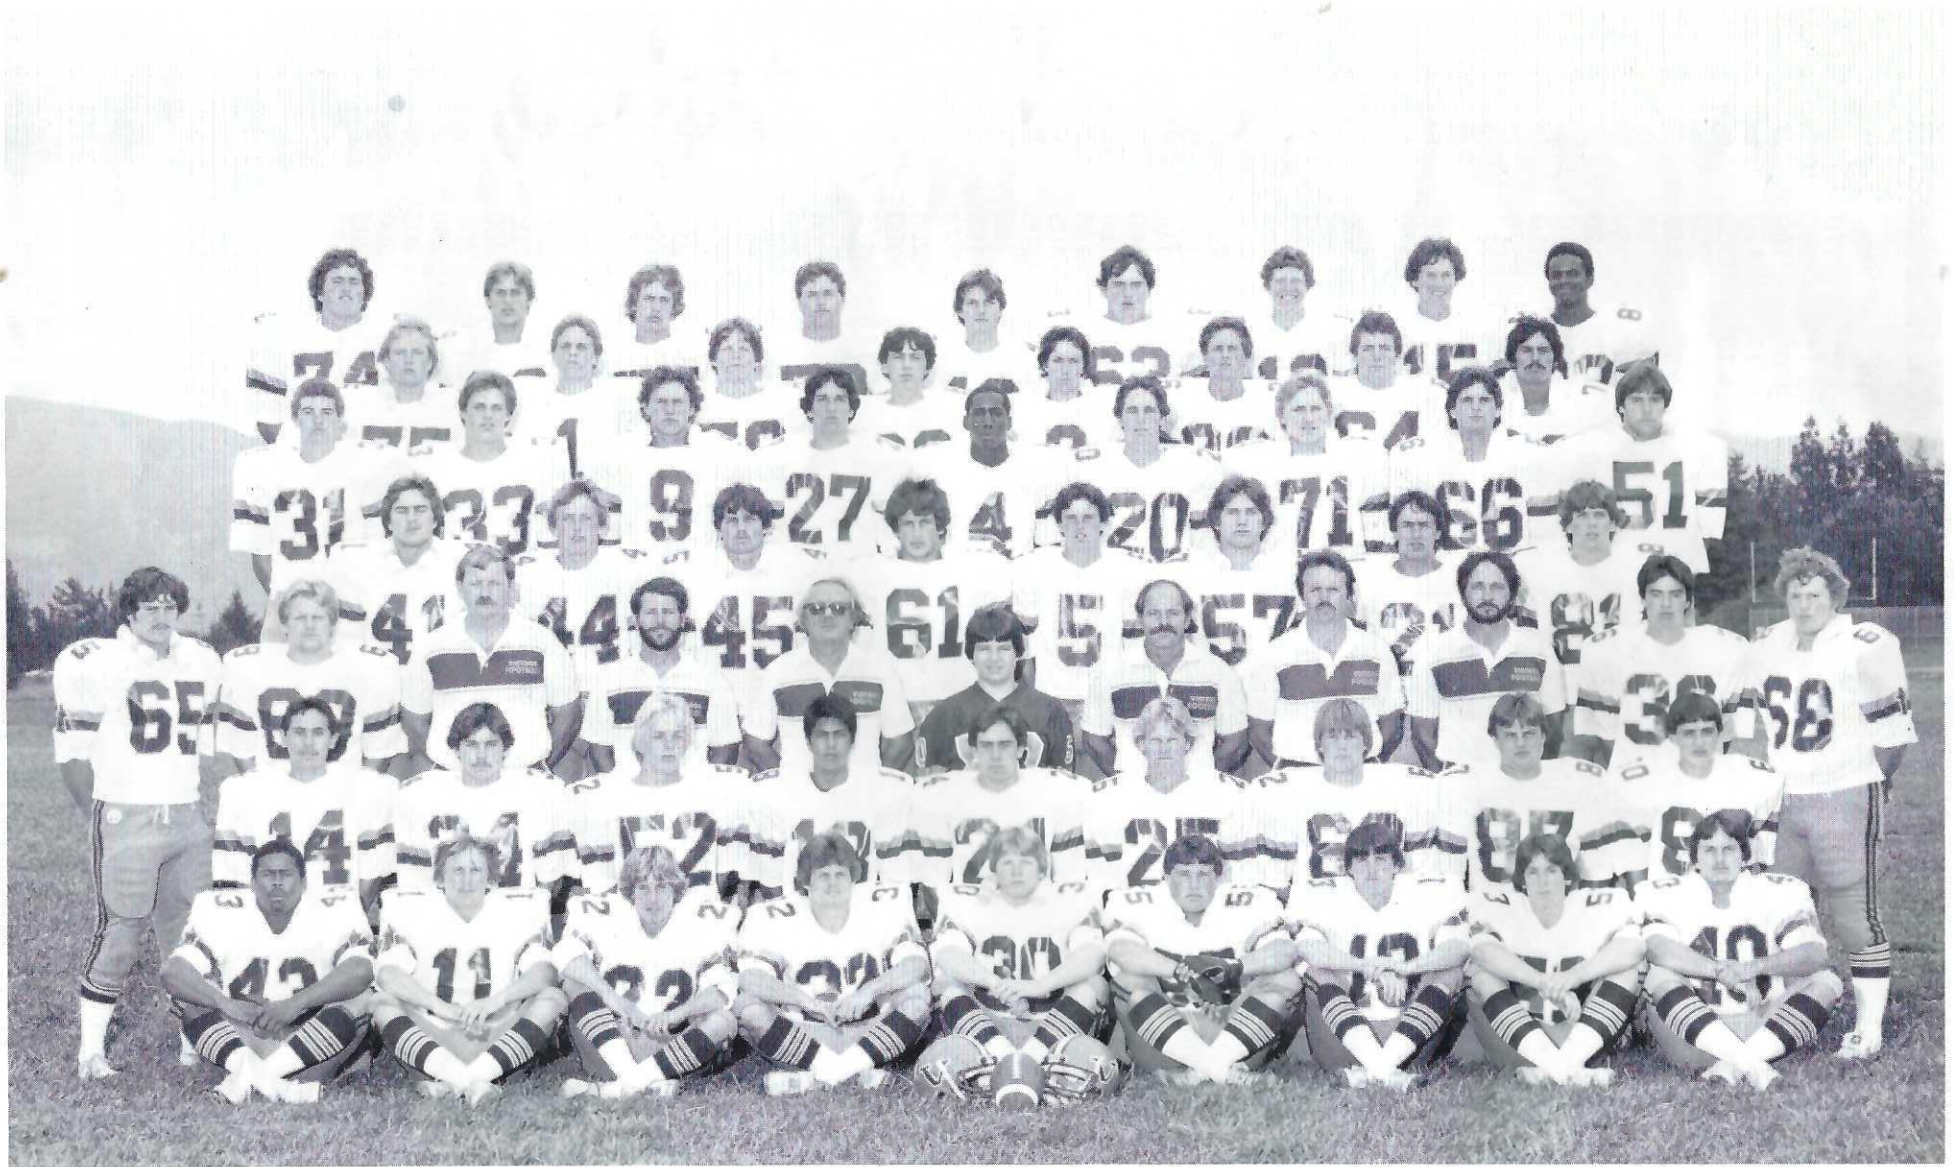

Vintage Crushers

—10—

1983 Season Record

Vintage 6	El Cerrito 12	Vintage 34	Hogan 0	Vintage 14	Vallejo 6
Vintage 14	Berkeley 17	Vintage 16	Antioch 24	Vintage 27	Fairfield 0
Vintage 15	Armijo 0	Vintage 10	Napa 6	Vintage 36	Merced 0
Vintage 6	Vacaville 27			Vintage 27	Tracy 21