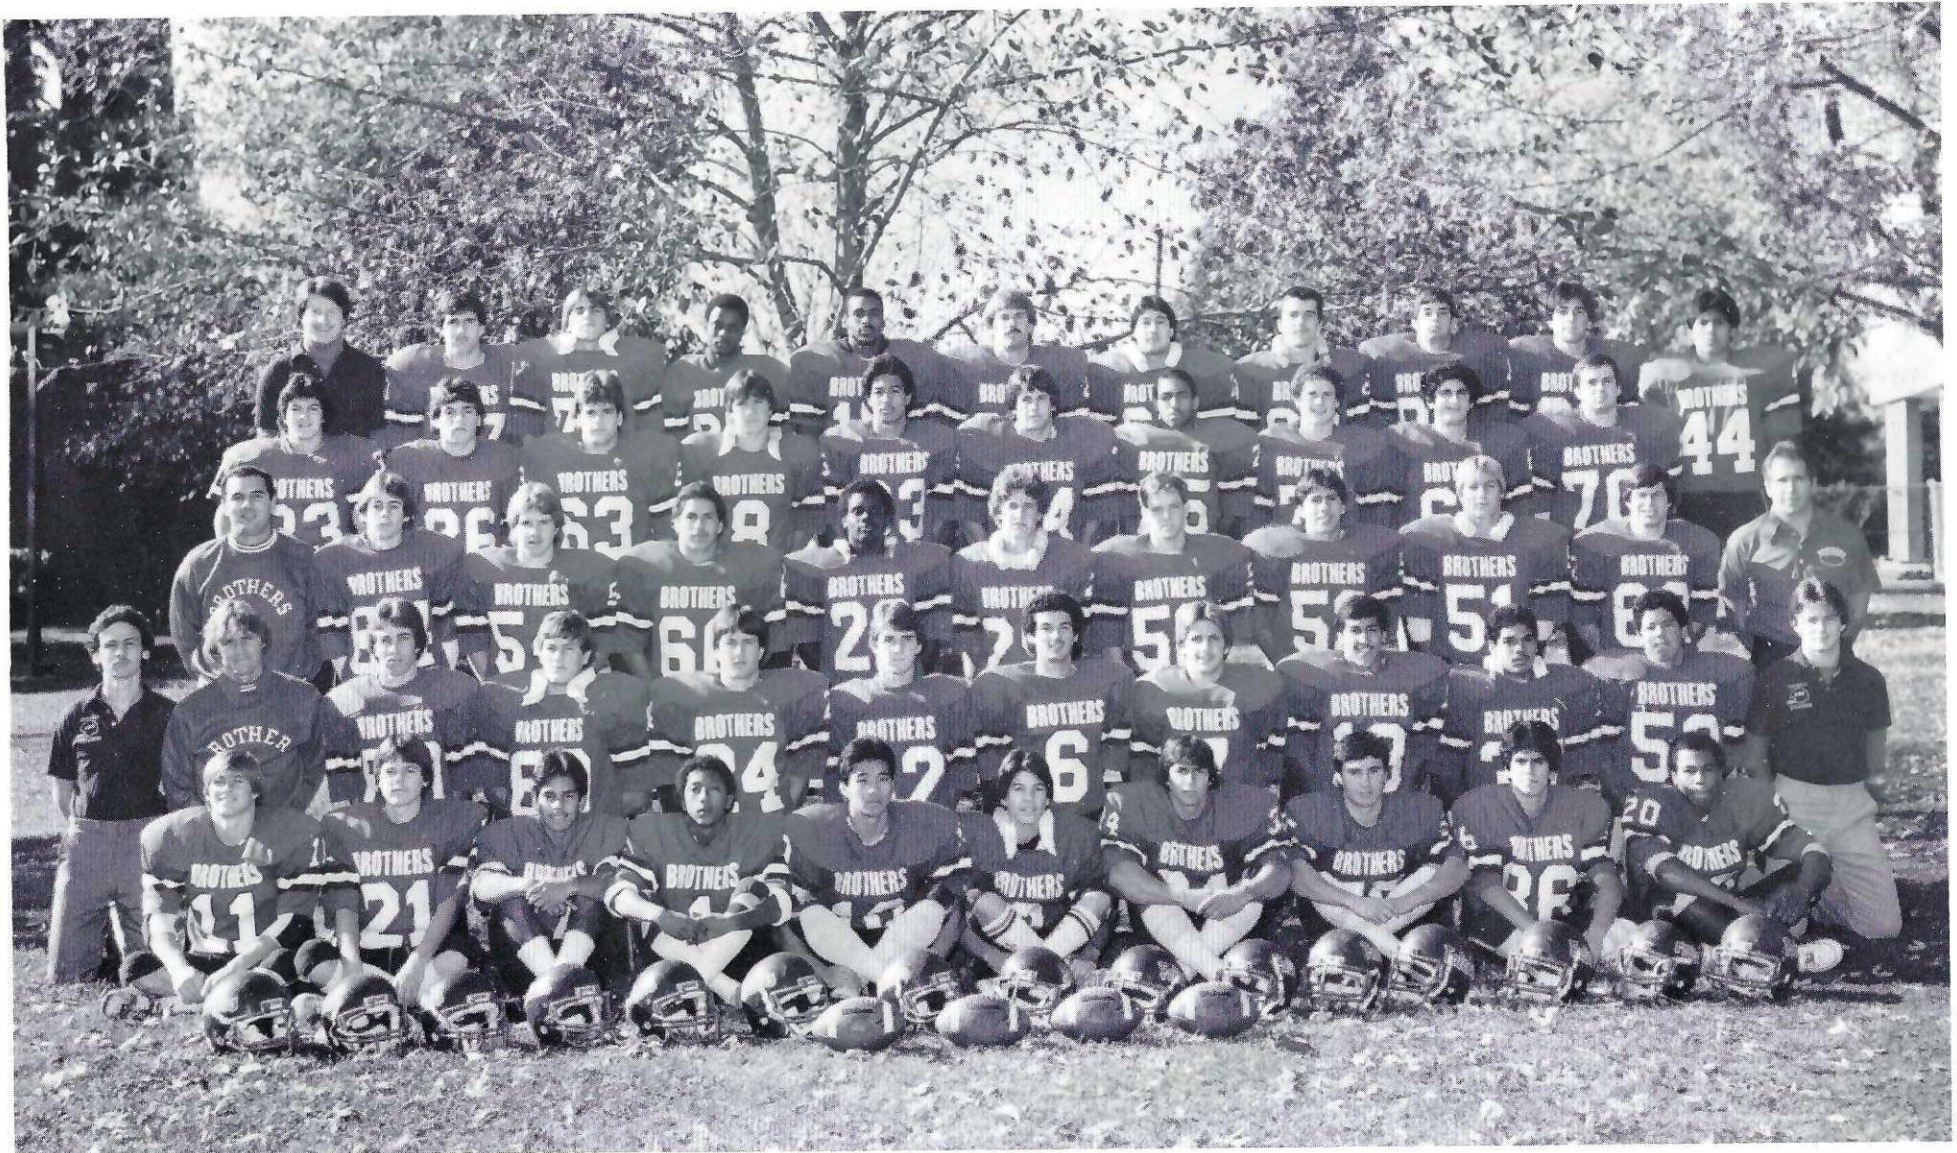

Christian Brothers Falcons

1983 Season Record

Christian Brothers 42
Christian Brothers 31
Christian Brothers 19
Christian Brothers 29

El Camino 6
Jesuit 14
Valley 13
Nevada Union 14

Christian Brothers 45
Christian Brothers 20
Christian Brothers 55
Christian Brothers 29
Christian Brothers 28

Luther Burbank 6
Cordova 28
John F. Kennedy 20
C.K. McClatchy 7
Sacramento 0

Christian Brothers 7
Christian Brothers 49
Christian Brothers 27
Christian Brothers 29

Hiram Johnson 0
Bella Vista 20
Cordova 0
Grant 14