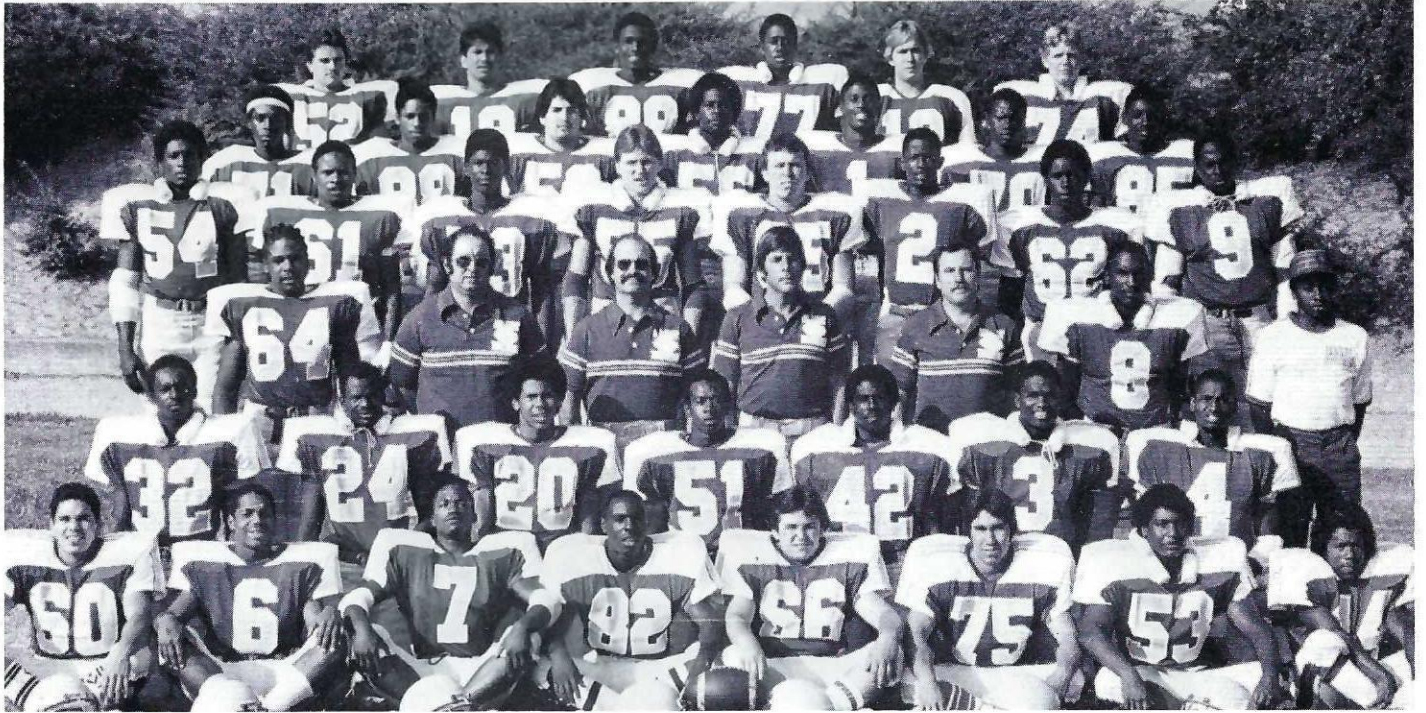

1983 Runners Up

Grant Pacers

1983 Season Record

Grant 7   Yuba 0
Grant 39   Stagg 0
Grant 28   Highlands 7
Grant 0   Placer 14

Grant 41   Sacramento 0
Grant 64   Casa Robles 8
Grant 34   Bella Vista 6
Grant 28   San Juan 0

Grant 28   Del Campo 0
Grant 14   Valley 0
Grant 20   C.K. McClatchy 6
Grant 14   Christian Brothers 29

SOUND TECH LAB

5023 STOCKTON BLVD., SACRAMENTO, CA 95820
(916) 455-6437

Authorized Factory Service Center For:

AKAI
ALTEC (ELECTRONICS)
FISHER
HITACHI
JVC
KENWOOD
KLH
MARANTZ
NIKKO
ONKYO
OPTONICA
PHASE LINEAR

PHILIPS (ELECTRONICS)
PIONEER ELECTRONICS
(USA) INC.
SANSUI
SANYO
SCOTT
SHARP
SHERWOOD
SONY
SUPERSCOPE
TANDBERG
3M WOLLENSAK