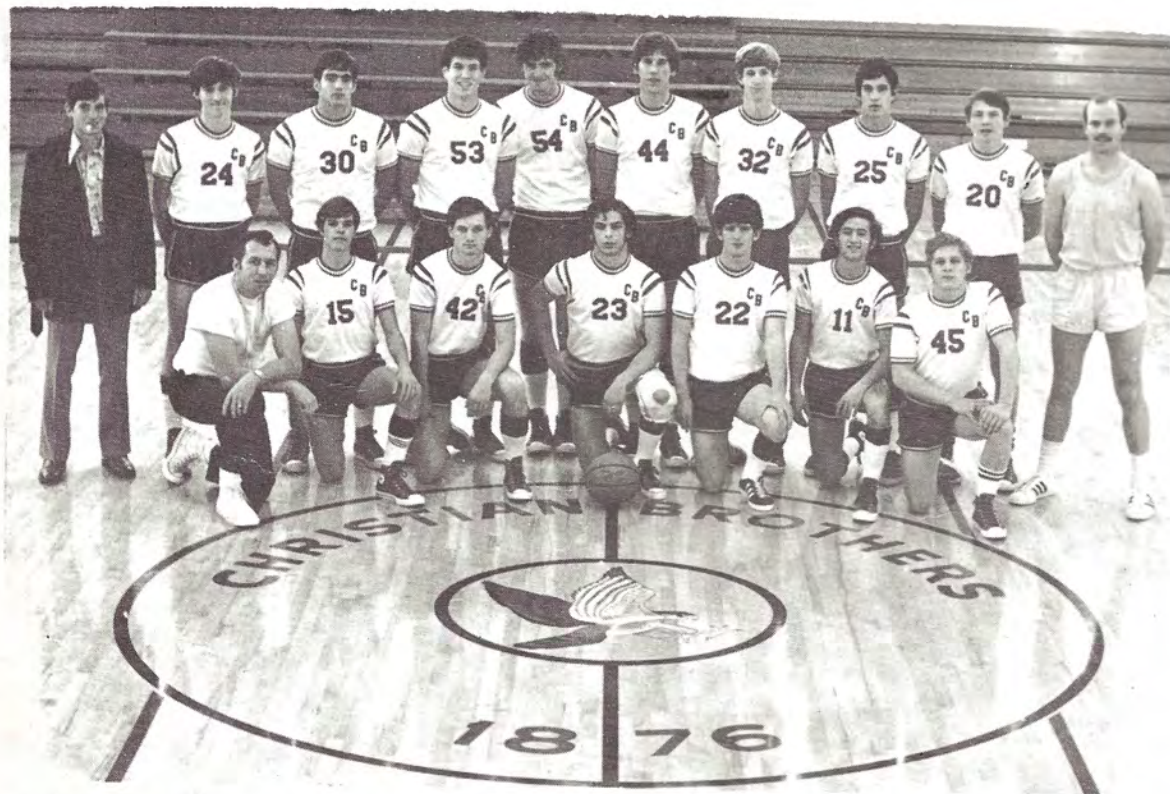

# CING THE

BACK ROW L. TO R: MANAGER STEVE BARR, MIKE McAULIFFE, MIKE ZENOVIEFF, STEVE PERICH, JOHN WEINER, DERAC KRUMM, JERRY KARVER, TERRY GIER, JOE CARNEY, ASST. COACH MIKE AUMAN. FRONT ROW L TO R: COACH JACK WITRY, RODNEY ZANZE, BILL ROSSE, SAM KANELOS, TIM FARRELL, GEORGE SUAREZ, JIM JOHNSTON.