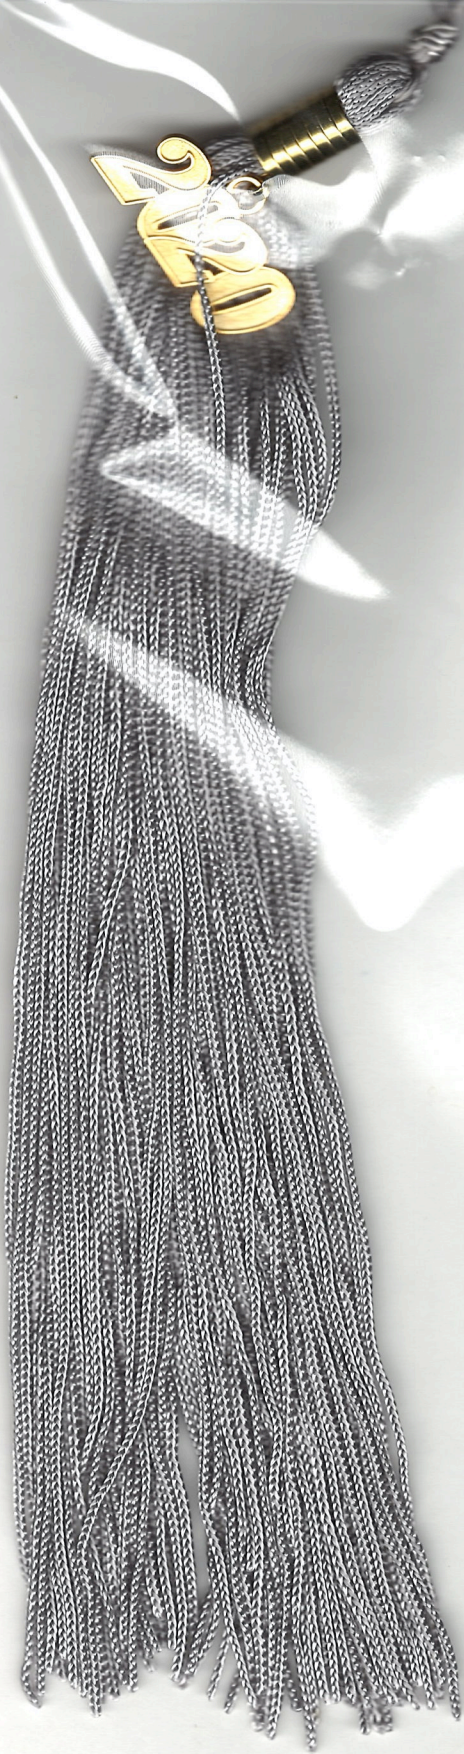

2020 Graduation Tassels

Gold  
CSF

Silver  
NHS

Blue Red