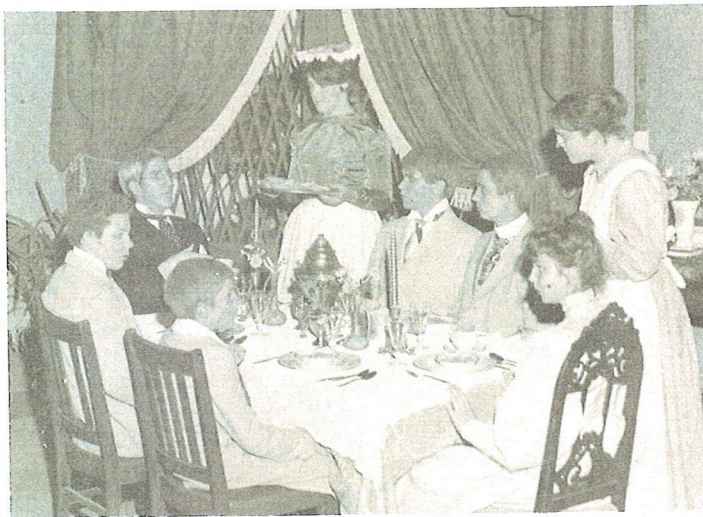

The Day Family (l. to r.) Father (Jim Jumper), Whitney (Pat Oden), Harlan (Richard Meade), Clarence (Charles Holmberg), John (Gerry O'Brien) and Vinnie (Michaelene Lemich) speak with the maid and the cook (Peggy Mahoney and Katie Walker).