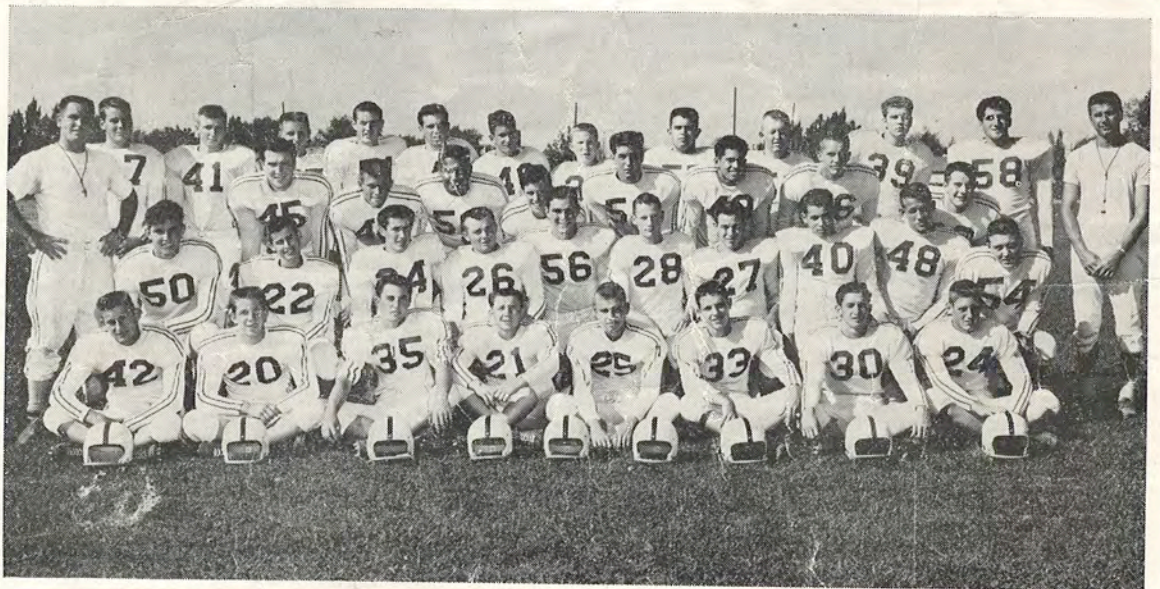

## M & M WRECKING CO.

Dick Mooney, Falcon halfback, leads Sacramento area preps in the scoring parade. With 3 games played, Dick has hit pay-dirt 5 times, for a 30 point total.

For his performance in the McClatchy-Falcon game (3 TD's) he was unanimously selected as "Prep of the Week."