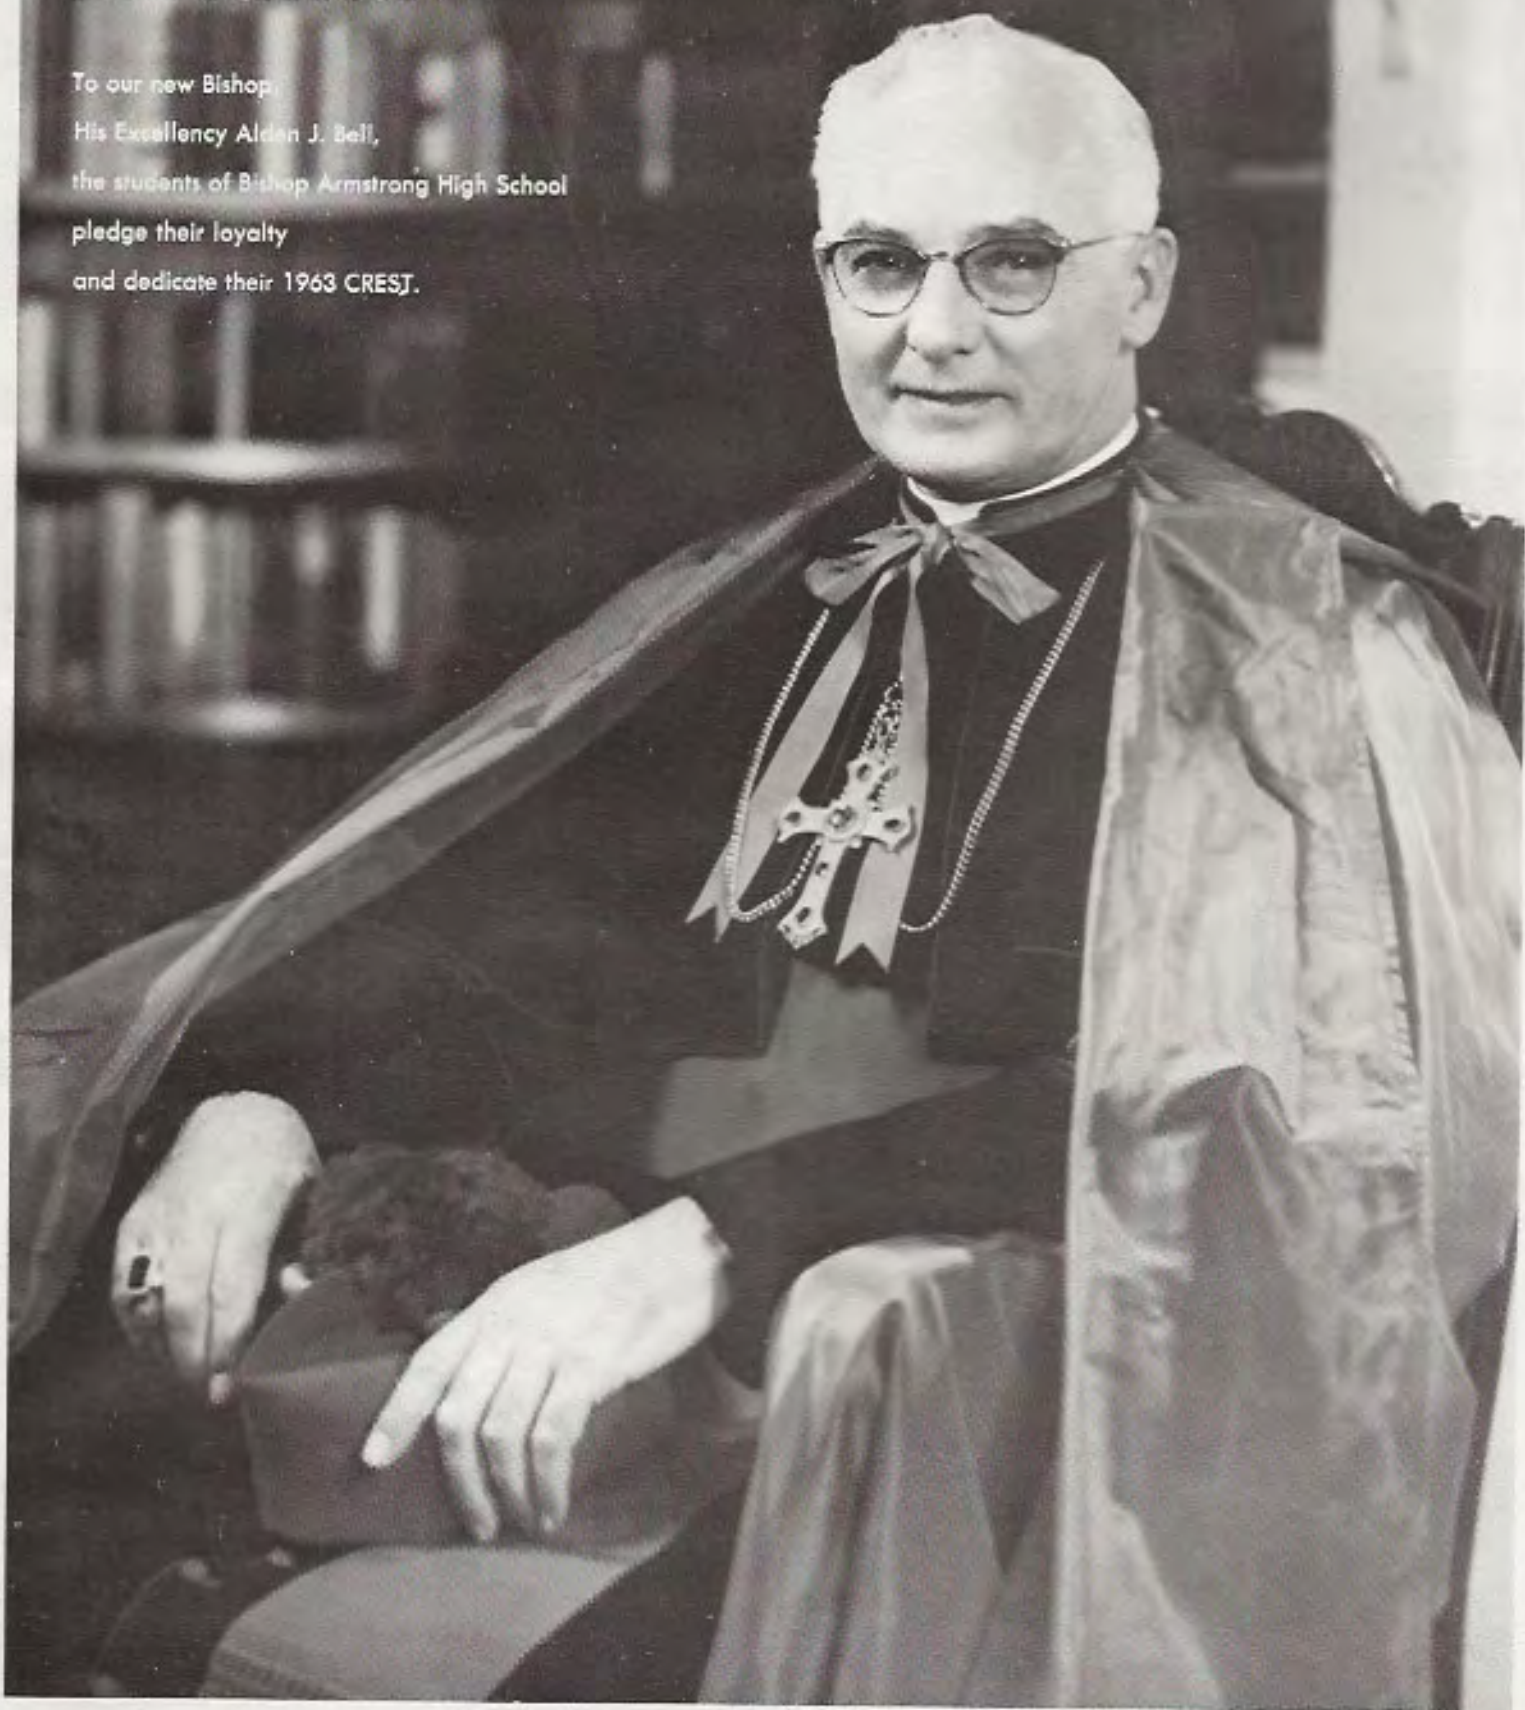

DEDICATION

To our new Bishop,
His Excellency Alden J. Bell,
the students of Bishop Armstrong High School
pledge their loyalty
and dedicate their 1963 CRESJ.